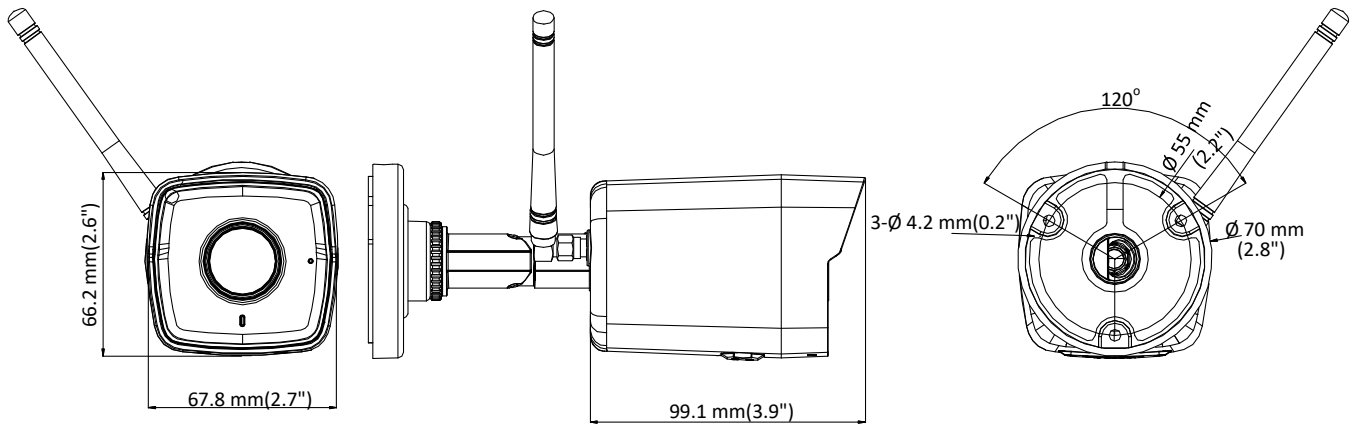

Dimensions